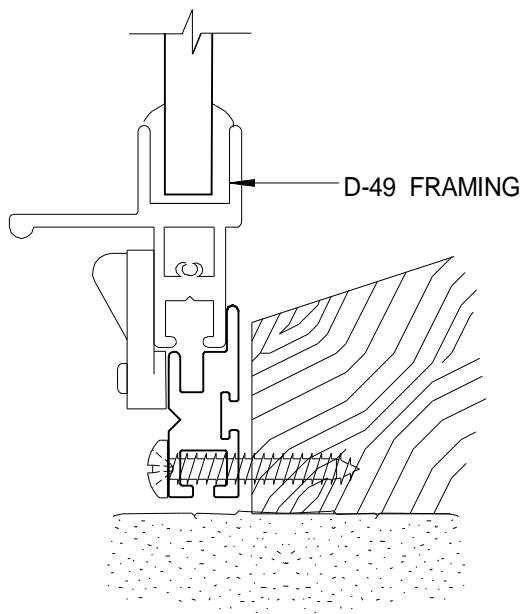

**1 HEAD DETAIL**  
SCALE: FULL

**3 SILL DETAIL**  
SCALE: FULL

**2 JAMB DETAIL**  
SCALE: FULL

NOTE: INTERCHANGEABLE SCREEN AVAILABLE

PRODUCT  
MONUMENTAL ALLIED ONE LITE • MAOL-A/C  
REMOVABLE PANELS -STANDARD CLIP