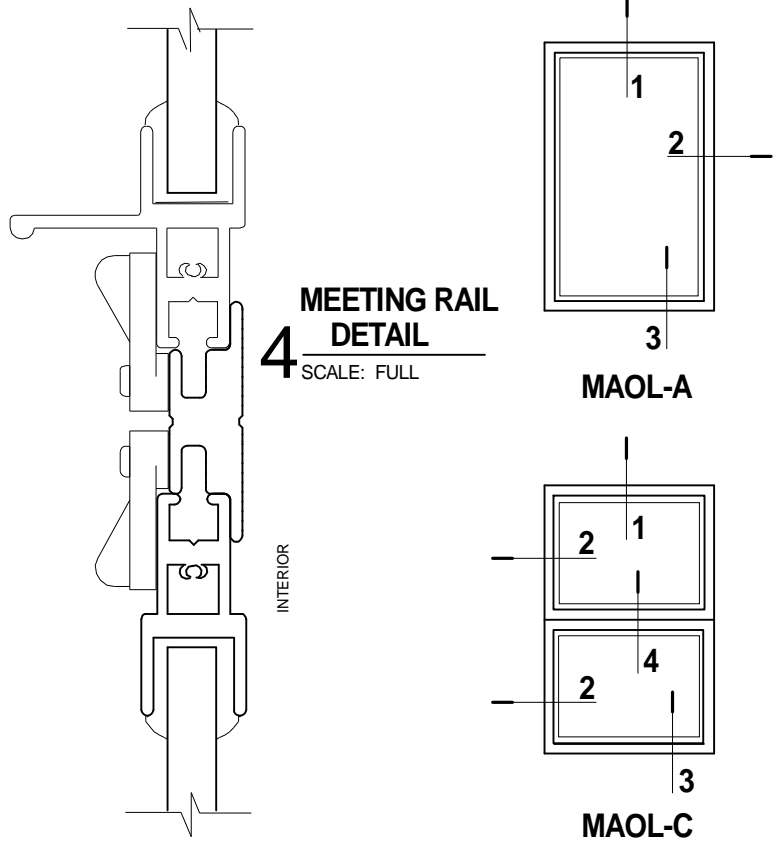

**1 HEAD DETAIL**  
SCALE: FULL

**3 SILL DETAIL**  
SCALE: FULL

**2 JAMB DETAIL**  
SCALE: FULL

NOTE: INTERCHANGEABLE SCREEN AVAILABLE

PRODUCT  
MONUMENTAL ALLIED ONE LITE • MAOL-A/C  
REMOVABLE PANELS -STANDARD CLIP