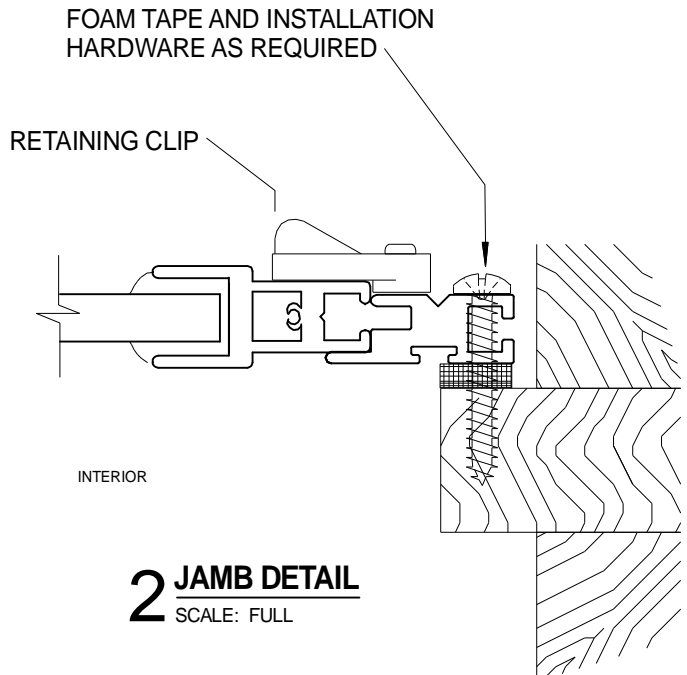

**1 HEAD DETAIL**  
SCALE: FULL

**3 SILL DETAIL**  
SCALE: FULL

**2 JAMB DETAIL**  
SCALE: FULL

NOTE: INTERCHANGEABLE SCREEN AVAILABLE

PRODUCT  
MONUMENTAL ALLIED ONE LITE • MAOL-A/C  
REMOVABLE PANELS -STANDARD CLIP